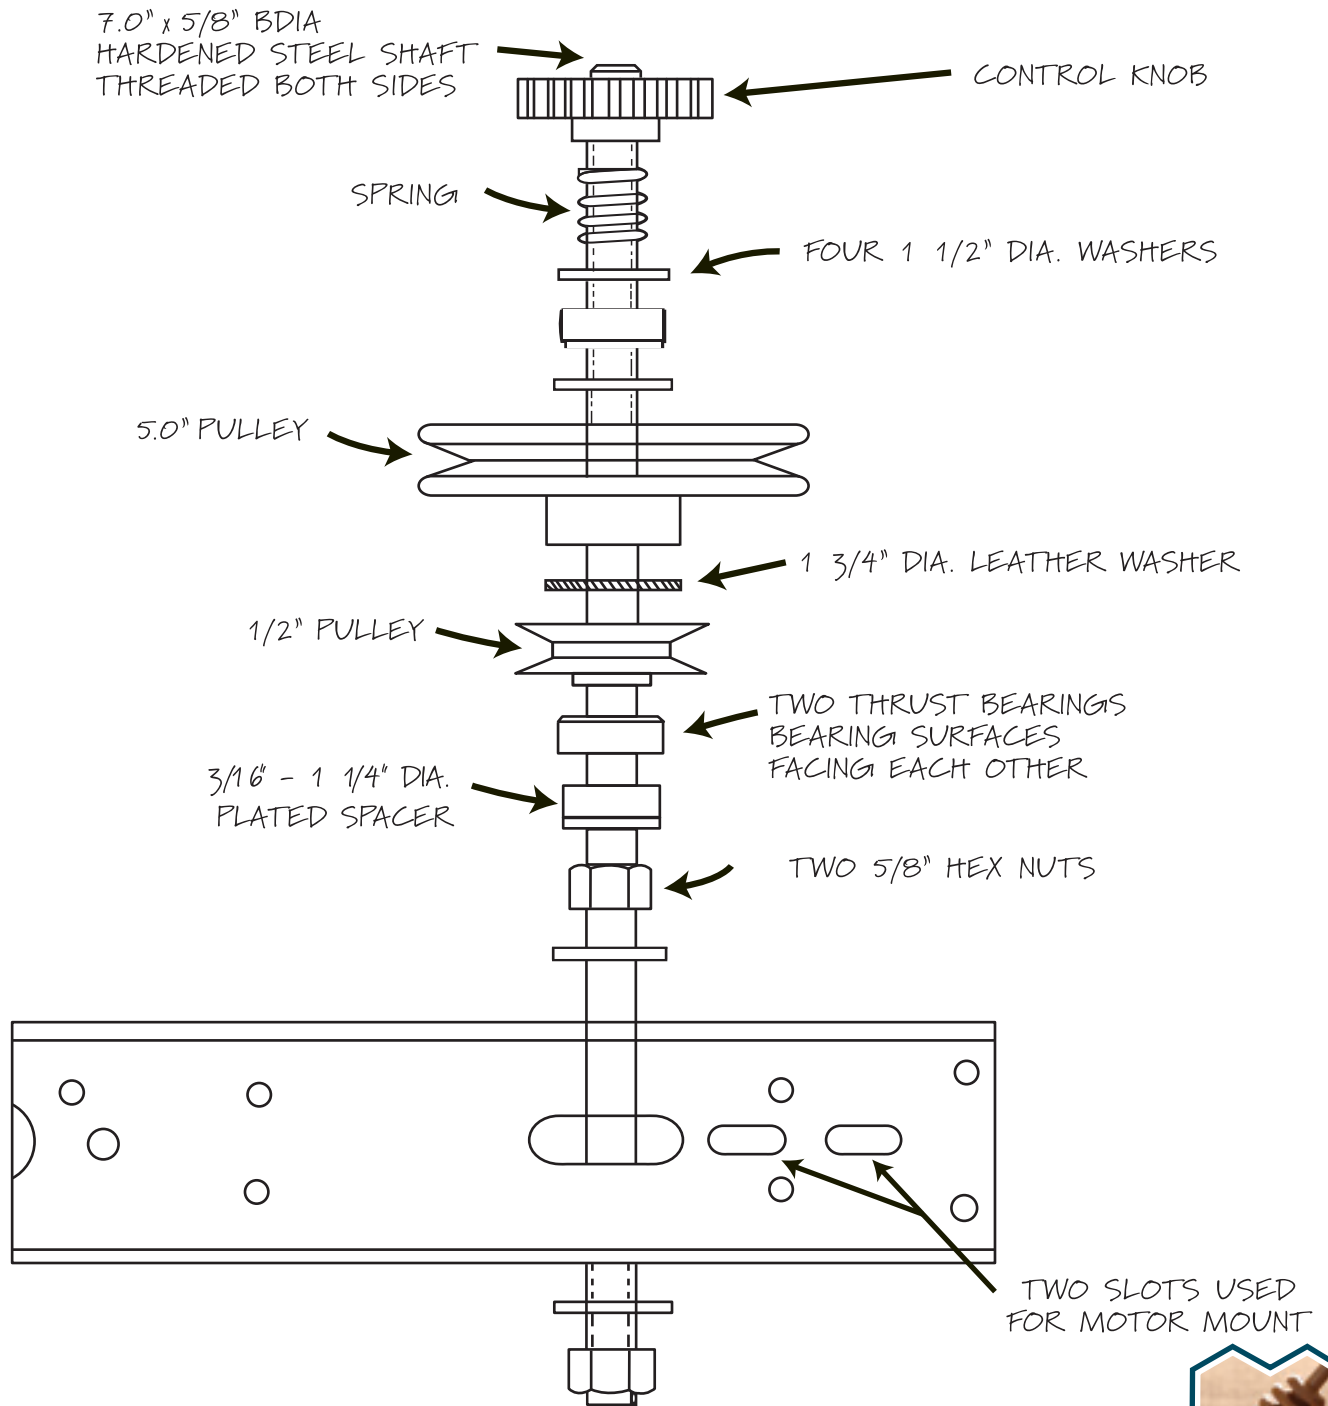

ASSEMBLY: 1400 Power Extractor

Mail: P.O. Box 454, Ayer, MA 01432 Ship: 58 Barnum Road, Devens, MA 01434

Built to Last a Lifetime